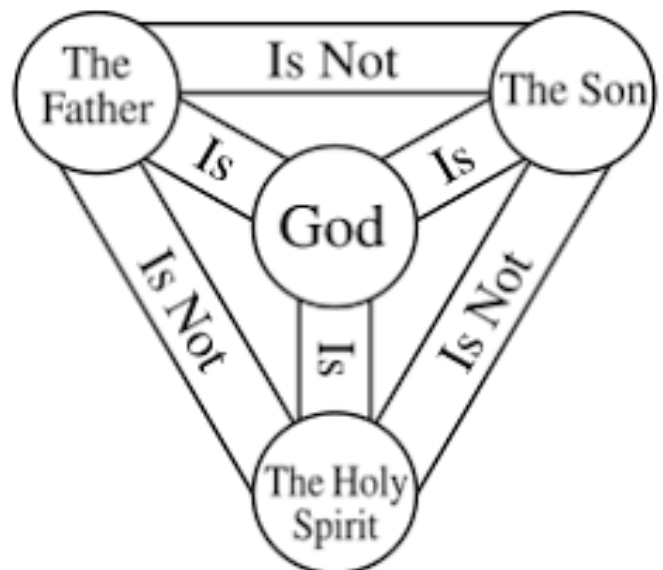

Trinity Sunday - 30th May

Who or what is the Trinity??
The Father, the Son and the
Holy Spirit
– A real mystery!!

- One apple has three parts: the skin, flesh and the seeds. When you cut an apple in half, you can see that each of these three parts are different.
- The skin represents **God the Father because He protects us.**
- The flesh represents **God the Son because Jesus Christ took on human flesh.**
- The seeds represent **God the Holy Spirit because through His power, we grow in faith.**
- Each of the parts of an apple are different, but they are ALL one apple!
- I wonder.....Are the persons of God all different (Father, Son and Holy Spirit)? But yet they are ALL One God!.....What an amazing Mystery!

The Trinity Is.....

God the Farther

- Creator
- Holy
- Almighty
- All-knowing
- Everlasting

God the Son

- Redeemer
- Saviour
- Messiah
- Lord
- Emmanuel

God the Holy Spirit

- Advocate
- Guide
- Helper
- Counsellor
- Paraclete

Have A
Go....

TRINITY PYRAMID

Put your name on the back here
before you start.

2 Cut on the solid
line only

1. Color the names of the parts of GOD
3. Fold on all DASHED LINES

Which means you will see the
dashed line.

5 Finger Prayer

4) The ring finger is the weakest. Pray for the sick, poor, and those most in need.

5) The pinkie finger is the smallest. Pray for yourself and your own needs.

3) The middle finger is the tallest. Pray for leaders in government, business, and the church.