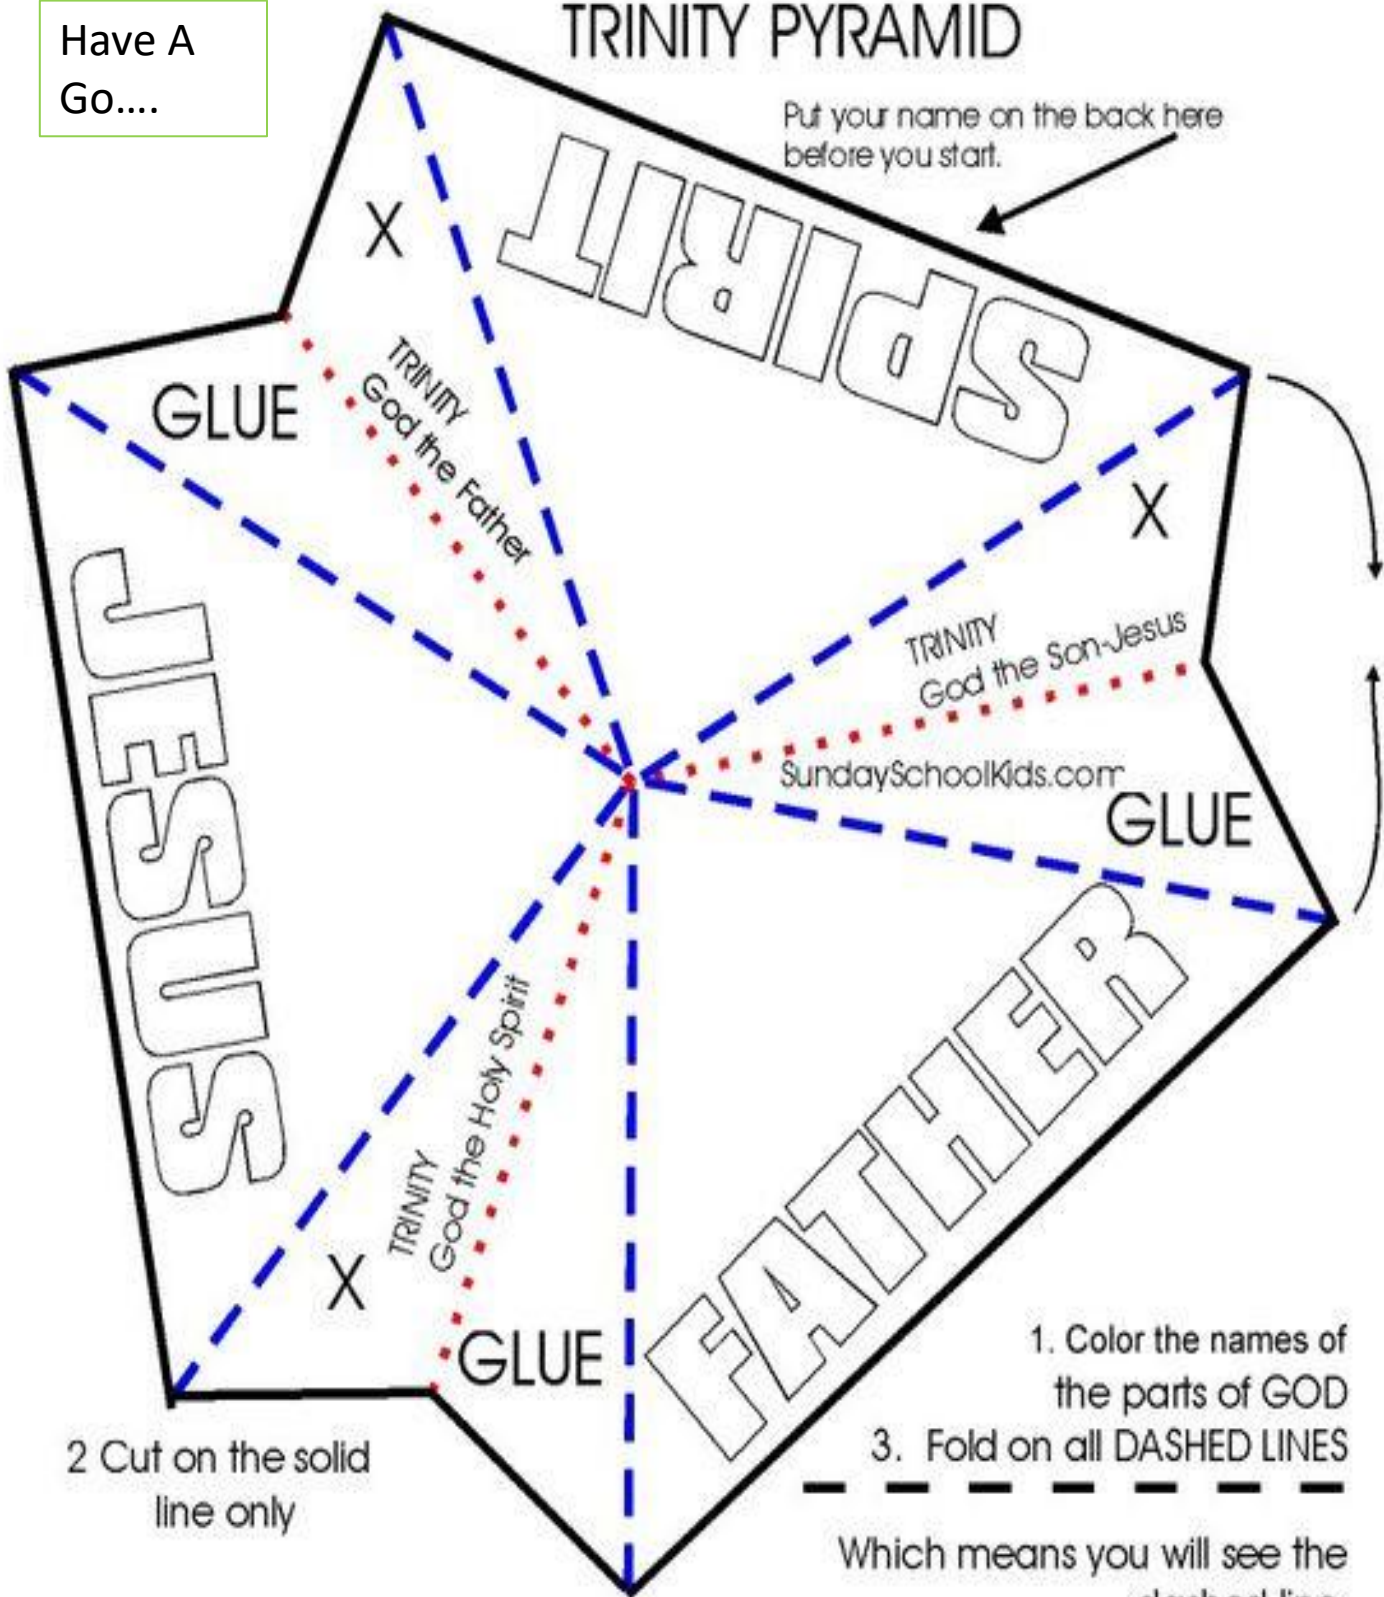

Trinity Sunday - 30th May

Who or what is the Trinity??
The Father, the Son and the
Holy Spirit
– A real mystery!!

- One apple has three parts: the skin, flesh and the seeds. When you cut an apple in half, you can see that each of these three parts are different.
- The skin represents **God the Father because He protects us.**
- The flesh represents **God the Son because Jesus Christ took on human flesh.**
- The seeds represent **God the Holy Spirit because through His power, we grow in faith.**
- Each of the parts of an apple are different, but they are ALL one apple!
- I wonder.....Are the persons of God all different (Father, Son and Holy Spirit)? But yet they are ALL One God!.....What an amazing Mystery!

Have A
Go....

TRINITY PYRAMID

Put your name on the back here
before you start.

2 Cut on the solid
line only

1. Color the names of the parts of GOD
3. Fold on all DASHED LINES

Which means you will see the
dashed line.

4. INSIDE FOLD on all dotted lines which means the dotted line will be hidden
after you glue to the closest X

5. Glue on the 3 words GLUE. Press GLUE to nearest X.

(Bring the dashed lines together with the dotted line hidden inside and press